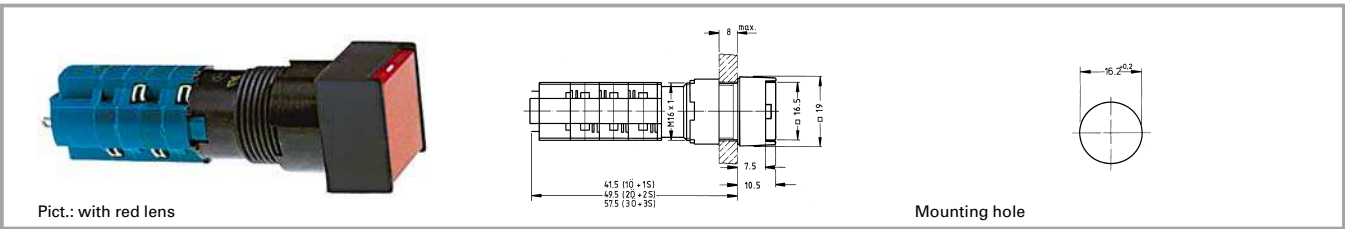

1

LUMOTAST 75 illuminated pushbutton IP65, flush lens, square collar

Contact arrangement	Contact function	Colour of collar	Order no. without lens	Note
1 NC + 1 NO	momentary	black	1.15.108.276/0000	Please include the desired lens in your order.
1 NC + 1 NO	latching	black	1.15.108.376/0000	Please include the desired lens in your order.
2 NC + 2 NO	momentary	black	1.15.108.277/0000	Please include the desired lens in your order.
2 NC + 2 NO	latching	black	1.15.108.377/0000	Please include the desired lens in your order.

LUMO
75 (65)

Technical data see page 1 - 54

Lenses:

- Lens, square, transparent colourless, for filament lamp or LED: **5.49.277.052/1002**
- Lens, square, transparent red, for LED: **5.49.277.052/1301**
- Lens, square, transparent red, for filament lamp: **5.49.277.052/1303**
- Lens, square, transparent yellow, for filament lamp or LED: **5.49.277.052/1402**
- Lens, square, transparent green, for filament lamp: **5.49.277.052/1502**
- Lens, square, transparent green, for LED: **5.49.277.052/1503**
- Lens, square, transparent blue, for filament lamp: **5.49.277.052/1601**