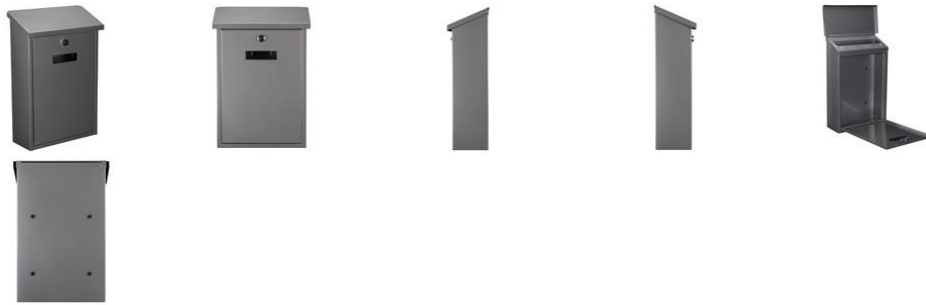

## MAILBOX - RIO - SILVER

### Features

- silver
- plastic name plate
- 2 keys included
- wall mount

### Specifications

- dimensions: 40 x 27 x 11 cm