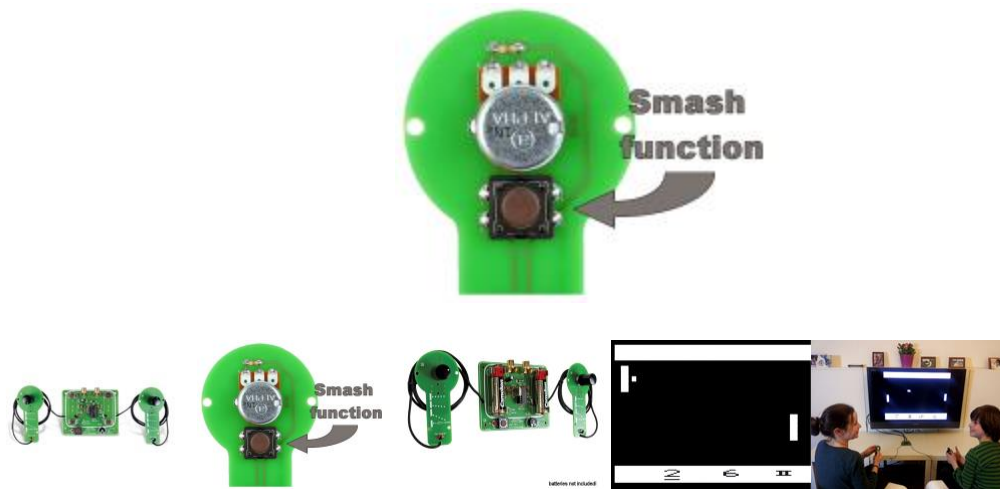

CLASSIC TV TENNIS GAME WITH ANALOG BATS – MK191

LEVEL
2

Play the all-time favourite and addictive tennis game.
Each player has his/her own bat with rotary potentiometer for ultra fast bat movement

Features

- 5 single player levels
- 5 two player levels
- 3 ball angles
- Smash function (press button the moment the ball hits the bat)
- Audio output
- Only the server can score points

Specifications

- Composite video out
- Brightness control
- Audio output
- PAL or NTSC selection
- 2 onboard AA batteries (not included)
- Consumption only 7mA
- Auto power down