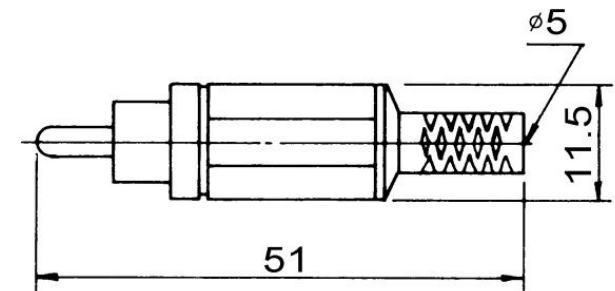

K312A

RCA phono plug W/cable protector

Color : red yellow green
blue black white