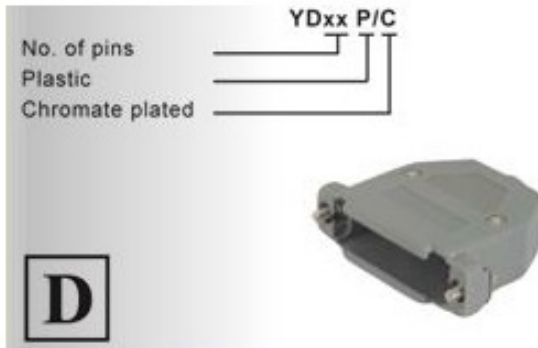

D-Sub CONNECTOR

YD37P

D-sub 37P hood plastic