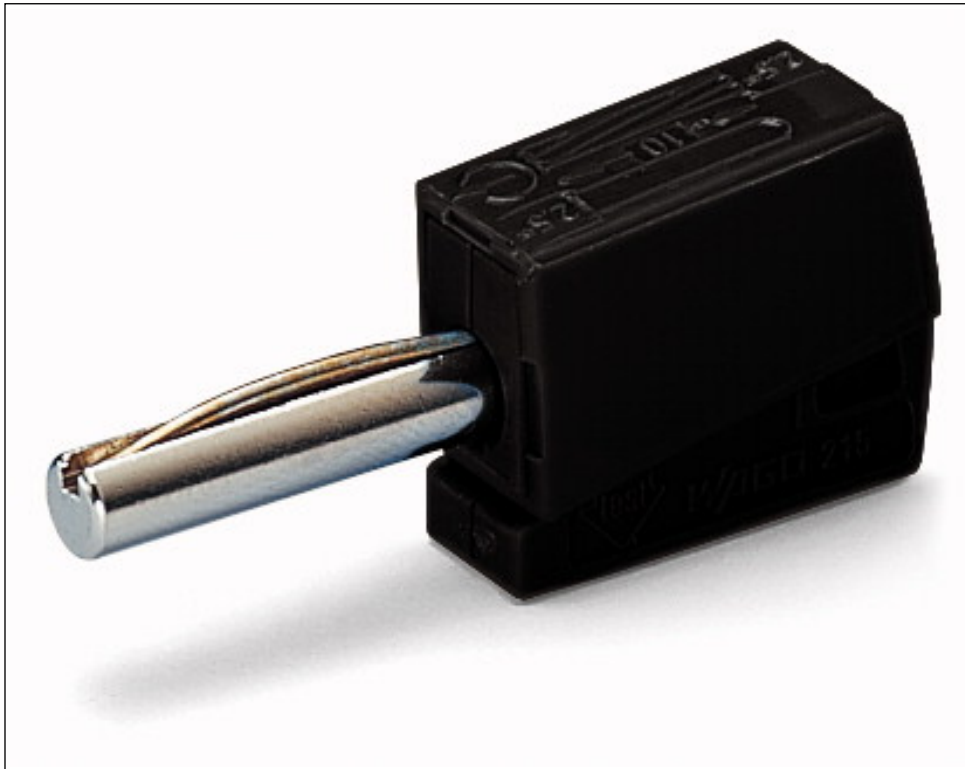

Images & drawings