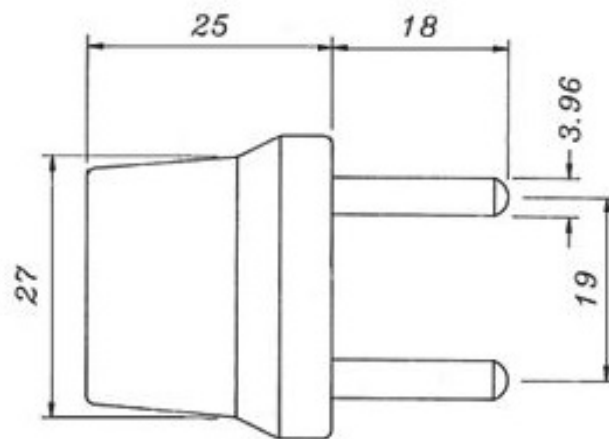

Item No. : K3760

RoHS : RoHS

Description :

Convert plug (4mm)

Specifications

Rating: 10A 250VAC

Insulation resistance: 500VDC 100M Ω Min

Dielectric strength: 1500VAC 1 Minute

Body material: Bakelite

Terminal material: Brass