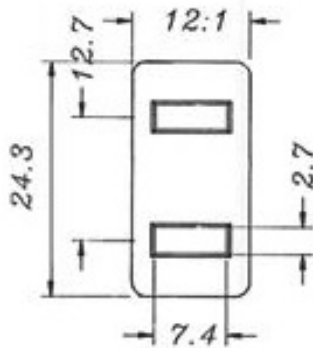

Item No. : K3760

RoHS : RoHS

Description :

Convert plug (4mm)

Specifications

Rating: 10A 250VAC

Insulation resistance: 500VDC 100M Ω Min

Dielectric strength: 1500VAC 1 Minute

Body material: Bakelite

Terminal material: Brass