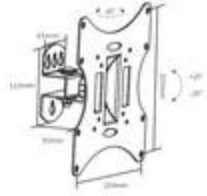

TV WALL MOUNT - 23"-42" (58-107 cm) - max. 30 kg – WB017

Features

- wall mount for TVs and monitors
- easy installation

Specifications

- TV size: 23"-42" (58-107 cm)
- TV to wall distance: 90 mm
- max. load: 30 kg / 66 lb
- rotation:
 - base: 60° left/right
 - plate: 40° up/down
- dimensions:
 - plate: 220 x 220 mm
 - base: 65 x 110 mm
- weight: 875 g
- VESA mount: 75 x 75 - 100 x 100 - 200 x 100 - 200 x 200