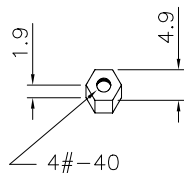

1

2

3

4

5

Shell:ABS Resin.

How To Order:

5507-XXG Gray Color

5507-XXB Black Color

5507-XXI Ivory Color

5507-XXC Chromate Plated

4#-40

2PCS

4#-40

2PCS

4#-40

2PCS

2PCS

4#-40

2PCS

4#-40

2PCS

RoHS Compliant

DRAWN:
ANNA

GENERAL TOLERANCE:
.X=±0.5
.XX=±0.2

Neltron Industrial Co., Ltd.

CHECKED:
Jerry Chen

UNIT: mm

DESCRIPTION:
D-SUB Hood 15P Lock Up Short Screw Type

SIZE

G 18-JAN-2022 新增圖面 09P,15P,25P,37P ANNA

SCALE: 1 : 1

A 14-JAN-2009 Allen

APPROVAL:
RORY

SHEET: 2 / 4

PART NO:

5507-15X

A4

REV DATE FILE BY

PROJECTION:

A

B

C

D