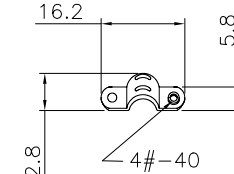

2PCS

RoHS Compliant

DRAWN:
ANNA

GENERAL TOLERANCE:

.X=±0.5

.XX=±0.2

Neltron Industrial Co., Ltd.

CHECKED:
Jerry Chen

UNIT: mm

DESCRIPTION:

D-SUB Hood 9P Lock Up Short Screw Type

SIZE

APPROVAL:
RORY

SCALE: 1 : 1

PART NO:

5507-09X

A4

REV	DATE	FILE	BY
G	18-JAN-2022	新增圖面 09P,15P,25P,37P	ANNA
A	14-JAN-2009		Allen

PROJECTION:

A

B

C

D