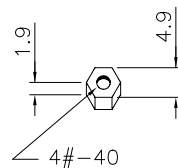

1

2

3

4

5

Shell:ABS Resin.

How To Order:

5507-XXG Gray Color

5507-XXB Black Color

5507-XXI Ivory Color

5507-XXC Chromate Plated

2PCS

2PCS

2PCS

2PCS

2PCS

2PCS

RoHS Compliant

DRAWN:
ANNA

GENERAL TOLERANCE:

.X=±0.5

.XX=±0.2

Neltron Industrial Co., Ltd.

CHECKED:
Jerry Chen

UNIT: mm

DESCRIPTION:

D-SUB Hood 9P Lock Up Short Screw Type

SIZE

APPROVAL:
RORY

SCALE: 1 : 1

PART NO:

5507-09X

A4

REV	DATE	FILE	BY
G	18-JAN-2022	新增圖面 09P,15P,25P,37P	ANNA
A	14-JAN-2009		Allen

PROJECTION:

A

B

C

D