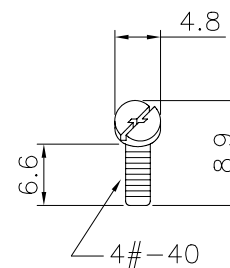

2PCS

2PCS

2PCS

2PCS

RoHS Compliant

				DRAWN: ANNA	GENERAL TOLERANCE: .X=±0.5 .XX=±0.2	Neltron Industrial Co., Ltd.	DESCRIPTION: D-SUB Hood 25P Lock Up Short Screw Type	SIZE A4
				CHECKED: Jerry Chen	UNIT: mm			
G	18-JAN-2022	新增圖面 09P,15P,25P,37P	ANNA	APPROVAL: RORY	SCALE: 1 : 1	PART NO: 5507-25X		
A	14-JAN-2009		Allen		SHEET: 3 / 4			
REV	DATE	FILE	BY		PROJECTION:			