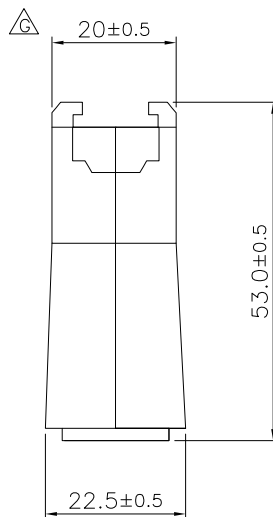

1

2

3

4

5

Shell:ABS Resin.

HOW TO ORDER:

5507-XXG GRAY COLOR

5507-XXB BLACK COLOR

5507-XXI IVORY COLOR

5507-XXC CHROMATE PLATED

2PCS

2PCS

2PCS

2PCS

2PCS

2PCS

RoHS Compliant

				DRAWN: ANNA	GENERAL TOLERANCE: .X=±0.5 .XX=±0.2	Neltron Industrial Co., Ltd.		
				CHECKED: JERRY	UNIT: MM		DESCRIPTION: D-SUB Hood 37P Lock Up Short Screw Type	SIZE
G	18-JAN-2022	新增圖面09P,15P,25P,37P	ANNA	APPROVAL: RORY	SCALE: 1:1	PART NO: 5507-37X	A4	
A	14-JAN-2009		Allen		SHEET: 4/4			
REV	DATE	FILE	BY		PROJECTION: