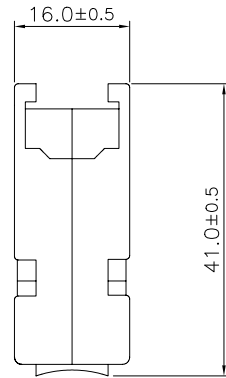

1

2

3

4

5

Shell:ABS Resin.

How To Order:

5507-XXG Gray Color

5507-XXB Black Color

5507-XXI Ivory Color

5507-XXC Chromate Plated