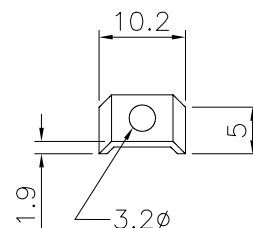

2PCS

2PCS

2PCS

2PCS

RoHS Compliant

				DRAWN: ANNA	GENERAL TOLERANCE: .X=±0.5 .XX=±0.2	Neltron Industrial Co., Ltd.	DESCRIPTION: D-SUB Hood 25P Lock Up Short Screw Type	SIZE A4
				CHECKED: Jerry Chen	UNIT: mm			
G	18-JAN-2022	新增圖面 09P,15P,25P,37P	ANNA	APPROVAL: RORY	SCALE: 1 : 1	PART NO: 5507-25X		
A	14-JAN-2009		Allen		SHEET: 3 / 4			
REV	DATE	FILE	BY		PROJECTION:			