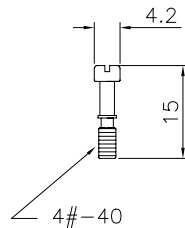

1

2

3

4

5

Shell:ABS Resin.

How To Order:

5507-XXG Gray Color

5507-XXB Black Color

5507-XXI Ivory Color

5507-XXC Chromate Plated

2PCS

2PCS

2PCS

2PCS

2PCS

2PCS

RoHS Compliant

DRAWN:
ANNA

GENERAL TOLERANCE:

.X=±0.5

.XX=±0.2

Neltron Industrial Co., Ltd.

CHECKED:
Jerry Chen

UNIT: mm

DESCRIPTION:

D-SUB Hood 9P Lock Up Short Screw Type

SIZE

APPROVAL:
RORY

SCALE: 1 : 1

PART NO:

5507-09X

A4

REV	DATE	FILE	BY
G	18-JAN-2022	新增圖面 09P,15P,25P,37P	ANNA
A	14-JAN-2009		Allen

PROJECTION:

A

B

C

D