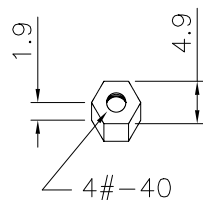

1

2

3

4

5

Shell:ABS Resin.

How To Order:

5507-XXG Gray Color

5507-XXB Black Color

5507-XXI Ivory Color

5507-XXC Chromate Plated

A

B

C

D

2PCS

2PCS

2PCS

2PCS

2PCS

2PCS

RoHS Compliant

				DRAWN: ANNA	GENERAL TOLERANCE: .X=±0.5 .XX=±0.2	Neltron Industrial Co., Ltd.	DESCRIPTION: D-SUB Hood 25P Lock Up Short Screw Type	SIZE A4
				CHECKED: Jerry Chen	UNIT: mm			
G	18-JAN-2022	新增圖面 09P,15P,25P,37P	ANNA	APPROVAL: RORY	SCALE: 1 : 1	PART NO: 5507-25X		
A	14-JAN-2009		Allen		SHEET: 3 / 4			
REV	DATE	FILE	BY		PROJECTION: