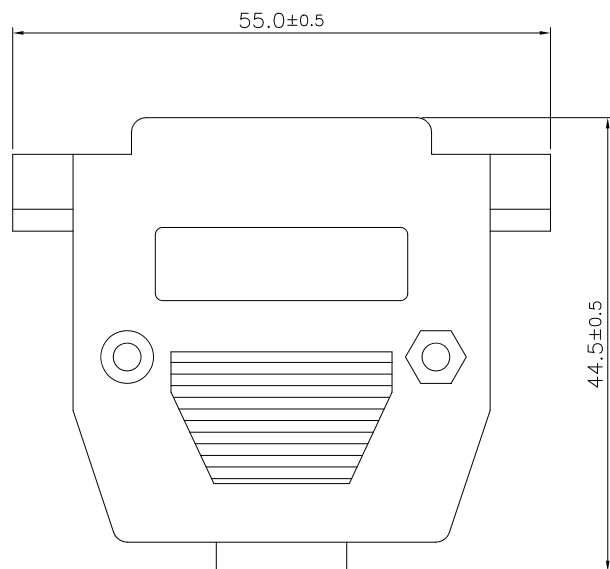

1

2

3

4

5

Shell:ABS Resin.

How To Order:

5507-XXG Gray Color

5507-XXB Black Color

5507-XXI Ivory Color

5507-XXC Chromate Plated

A

B

C

D

2PCS

2PCS