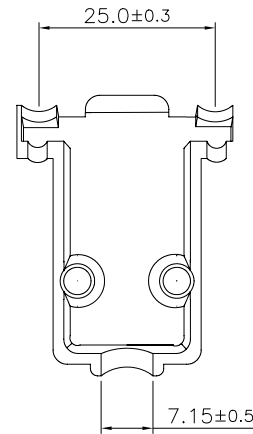

1

2

3

4

5

Shell:ABS Resin.

How To Order:

5507-XXG Gray Color

5507-XXB Black Color

5507-XXI Ivory Color

5507-XXC Chromate Plated

2PCS

2PCS

2PCS

2PCS

2PCS

2PCS

RoHS Compliant

DRAWN:
ANNA

GENERAL TOLERANCE:

.X=±0.5

.XX=±0.2

Neltron Industrial Co., Ltd.

CHECKED:
Jerry Chen

UNIT: mm

DESCRIPTION:

D-SUB Hood 9P Lock Up Short Screw Type

SIZE

APPROVAL:
RORY

SCALE: 1 : 1

PART NO:

5507-09X

A4

REV	DATE	FILE	BY
G	18-JAN-2022	新增圖面 09P,15P,25P,37P	ANNA
A	14-JAN-2009		Allen

PROJECTION:

A

B

C

D