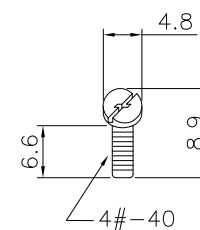

1

2

3

4

5

Shell:ABS Resin.

HOW TO ORDER:

5507-XXG GRAY COLOR

5507-XXB BLACK COLOR

5507-XXI IVORY COLOR

5507-XXC CHROMATE PLATED

2PCS

2PCS

2PCS

2PCS

2PCS

2PCS

RoHS Compliant

				DRAWN: ANNA	GENERAL TOLERANCE: .X=±0.5 .XX=±0.2	Neltron Industrial Co., Ltd.		
				CHECKED: JERRY	UNIT: MM		DESCRIPTION: D-SUB Hood 37P Lock Up Short Screw Type	SIZE
G	18-JAN-2022	新增圖面09P,15P,25P,37P	ANNA	APPROVAL: RORY	SCALE: 1:1	PART NO: 5507-37X	A4	
A	14-JAN-2009		Allen		SHEET: 4/4			
REV	DATE	FILE	BY		PROJECTION: