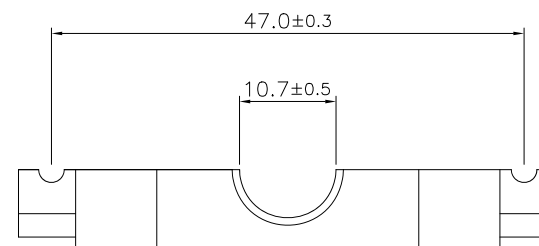

1

2

3

4

5

Shell:ABS Resin.

How To Order:

5507-XXG Gray Color

5507-XXB Black Color

5507-XXI Ivory Color

5507-XXC Chromate Plated

A

B

C

D

2PCS

2PCS