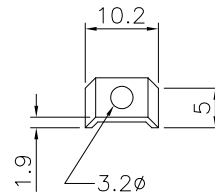

1

2

3

4

5

Shell:ABS Resin.

HOW TO ORDER:

5507-XXG GRAY COLOR

5507-XXB BLACK COLOR

5507-XXI IVORY COLOR

5507-XXC CHROMATE PLATED

2PCS

2PCS

2PCS

2PCS

2PCS

2PCS

RoHS Compliant

				DRAWN: ANNA	GENERAL TOLERANCE: .X=±0.5 .XX=±0.2	Neltron Industrial Co., Ltd.		
				CHECKED: JERRY	UNIT: MM		DESCRIPTION: D-SUB Hood 37P Lock Up Short Screw Type	SIZE
G	18-JAN-2022	新增圖面09P,15P,25P,37P	ANNA	APPROVAL: RORY	SCALE: 1:1	PART NO: 5507-37X	A4	
A	14-JAN-2009		Allen		SHEET: 4/4			
REV	DATE	FILE	BY		PROJECTION: