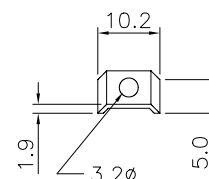

1

2

3

4

5

Shell:ABS Resin.

How To Order:

5507-XXG Gray Color

5507-XXB Black Color

5507-XXI Ivory Color

5507-XXC Chromate Plated

4#-40

2PCS

4#-40

2PCS

4#-40

2PCS

2PCS

4#-40

2PCS

4#-40

2PCS

RoHS Compliant

DRAWN:
ANNA

GENERAL TOLERANCE:
.X=±0.5
.XX=±0.2

Neltron Industrial Co., Ltd.

CHECKED:
Jerry Chen

UNIT: mm

DESCRIPTION:
D-SUB Hood 15P Lock Up Short Screw Type

SIZE

G 18-JAN-2022 新增圖面 09P,15P,25P,37P ANNA

SCALE: 1 : 1

A 14-JAN-2009 Allen

APPROVAL:
RORY

SHEET: 2 / 4

PART NO:

5507-15X

A4

REV DATE FILE BY

PROJECTION:

A

B

C

D