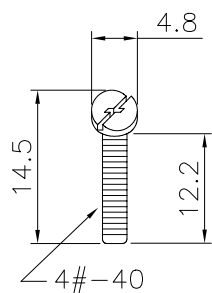

1

2

3

4

5

Shell:ABS Resin.

How To Order:

5507-XXG Gray Color

5507-XXB Black Color

5507-XXI Ivory Color

5507-XXC Chromate Plated

A

B

C

D

2PCS

2PCS

2PCS

2PCS

2PCS

2PCS

RoHS Compliant

				DRAWN: ANNA	GENERAL TOLERANCE: .X=±0.5 .XX=±0.2	Neltron Industrial Co., Ltd.	DESCRIPTION: D-SUB Hood 25P Lock Up Short Screw Type	SIZE A4
				CHECKED: Jerry Chen	UNIT: mm			
G	18-JAN-2022	新增圖面 09P,15P,25P,37P	ANNA	APPROVAL: RORY	SCALE: 1 : 1	PART NO: 5507-25X		
A	14-JAN-2009		Allen		SHEET: 3 / 4			
REV	DATE	FILE	BY		PROJECTION: