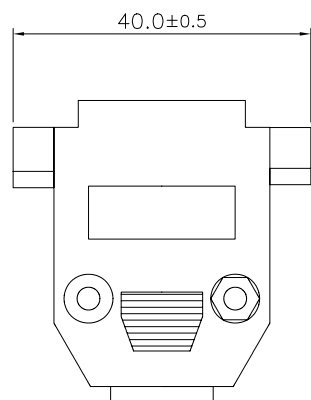

1

2

3

4

5

Shell:ABS Resin.

How To Order:

5507-XXG Gray Color

5507-XXB Black Color

5507-XXI Ivory Color

5507-XXC Chromate Plated