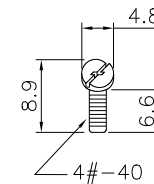

1

2

3

4

5

Shell:ABS Resin.

How To Order:

5507-XXG Gray Color

5507-XXB Black Color

5507-XXI Ivory Color

5507-XXC Chromate Plated

2PCS

2PCS

2PCS

2PCS

2PCS

2PCS

RoHS Compliant

DRAWN:
ANNA

GENERAL TOLERANCE:

.X=±0.5

.XX=±0.2

Neltron Industrial Co., Ltd.

CHECKED:
Jerry Chen

UNIT: mm

DESCRIPTION:

D-SUB Hood 9P Lock Up Short Screw Type

SIZE

APPROVAL:
RORY

SCALE: 1 : 1

PART NO:

5507-09X

A4

REV	DATE	FILE	BY
G	18-JAN-2022	新增圖面 09P,15P,25P,37P	ANNA
A	14-JAN-2009		Allen

PROJECTION:

A

B

C

D