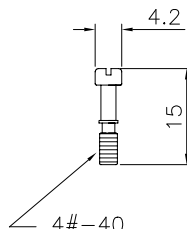

1

2

3

4

5

Shell:ABS Resin.

How To Order:

5507-XXG Gray Color

5507-XXB Black Color

5507-XXI Ivory Color

5507-XXC Chromate Plated

4#-40

2PCS

4#-40

2PCS

4#-40

2PCS

2PCS

4#-40

2PCS

4#-40

2PCS

RoHS Compliant

DRAWN:
ANNA

GENERAL TOLERANCE:
.X=±0.5
.XX=±0.2

Neltron Industrial Co., Ltd.

CHECKED:
Jerry Chen

UNIT: mm

DESCRIPTION:
D-SUB Hood 15P Lock Up Short Screw Type

SIZE

G 18-JAN-2022 新增圖面 09P,15P,25P,37P ANNA

SCALE: 1 : 1

A 14-JAN-2009 Allen

APPROVAL:
RORY

SHEET: 2 / 4

PART NO:

5507-15X

A4

REV DATE FILE BY

PROJECTION:

A

B

C

D