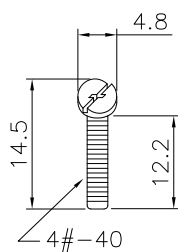

Shell:ABS Resin.

HOW TO ORDER:

5507-XXG GRAY COLOR

5507-XXB BLACK COLOR

5507-XXI IVORY COLOR

5507-XXC CHROMATE PLATED

2PCS