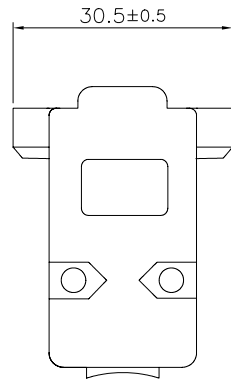

1

2

3

4

5

Shell:ABS Resin.

How To Order:

5507-XXG Gray Color

5507-XXB Black Color

5507-XXI Ivory Color

5507-XXC Chromate Plated