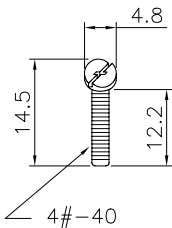

1

2

3

4

5

Shell:ABS Resin.

How To Order:

5507-XXG Gray Color

5507-XXB Black Color

5507-XXI Ivory Color

5507-XXC Chromate Plated

2PCS

2PCS

2PCS

2PCS

2PCS

2PCS

RoHS Compliant

DRAWN:
ANNA

GENERAL TOLERANCE:

.X=±0.5

.XX=±0.2

Neltron Industrial Co., Ltd.

CHECKED:
Jerry Chen

UNIT: mm

DESCRIPTION:

D-SUB Hood 9P Lock Up Short Screw Type

SIZE

APPROVAL:
RORY

SCALE: 1 : 1

PART NO:

5507-09X

A4

REV	DATE	FILE	BY
G	18-JAN-2022	新增圖面 09P,15P,25P,37P	ANNA
A	14-JAN-2009		Allen

PROJECTION:

A

B

C

D