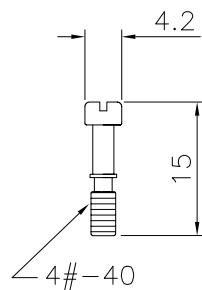

2PCS

2PCS

2PCS

2PCS

RoHS Compliant

				DRAWN: ANNA	GENERAL TOLERANCE: .X=±0.5 .XX=±0.2	Neltron Industrial Co., Ltd.	DESCRIPTION: D-SUB Hood 25P Lock Up Short Screw Type	SIZE A4
				CHECKED: Jerry Chen	UNIT: mm			
G	18-JAN-2022	新增圖面 09P,15P,25P,37P	ANNA	APPROVAL: RORY	SCALE: 1 : 1	PART NO: 5507-25X		
A	14-JAN-2009		Allen		SHEET: 3 / 4			
REV	DATE	FILE	BY		PROJECTION:			