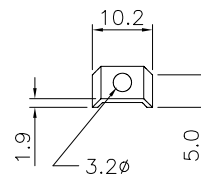

1

2

3

4

5

Shell:ABS Resin.

How To Order:

5507-XXG Gray Color

5507-XXB Black Color

5507-XXI Ivory Color

5507-XXC Chromate Plated

2PCS

2PCS

2PCS

2PCS

2PCS

2PCS

RoHS Compliant

DRAWN:
ANNA

GENERAL TOLERANCE:

.X=±0.5

.XX=±0.2

Neltron Industrial Co., Ltd.

CHECKED:
Jerry Chen

UNIT: mm

DESCRIPTION:

D-SUB Hood 9P Lock Up Short Screw Type

SIZE

APPROVAL:
RORY

SCALE: 1 : 1

PART NO:

5507-09X

A4

REV	DATE	FILE	BY
G	18-JAN-2022	新增圖面 09P,15P,25P,37P	ANNA
A	14-JAN-2009		Allen

PROJECTION:

A

B

C

D