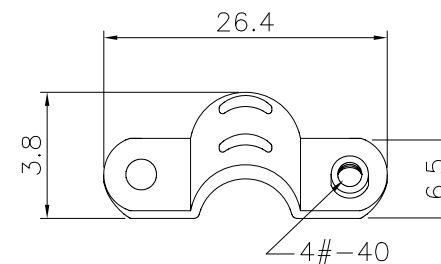

2PCS

2PCS

2PCS

2PCS

RoHS Compliant

				DRAWN: ANNA	GENERAL TOLERANCE: .X=±0.5 .XX=±0.2	Neltron Industrial Co., Ltd.	DESCRIPTION: D-SUB Hood 25P Lock Up Short Screw Type	SIZE A4
				CHECKED: Jerry Chen	UNIT: mm			
G	18-JAN-2022	新增圖面 09P,15P,25P,37P	ANNA	APPROVAL: RORY	SCALE: 1 : 1	PART NO: 5507-25X		
A	14-JAN-2009		Allen		SHEET: 3 / 4			
REV	DATE	FILE	BY		PROJECTION:			