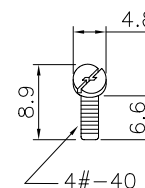

1

2

3

4

5

Shell:ABS Resin.

How To Order:

5507-XXG Gray Color

5507-XXB Black Color

5507-XXI Ivory Color

5507-XXC Chromate Plated

4#-40

2PCS

4#-40

2PCS

4#-40

2PCS

2PCS

4#-40

2PCS

4#-40

2PCS

RoHS Compliant

DRAWN:
ANNA

GENERAL TOLERANCE:
.X=±0.5
.XX=±0.2

Neltron Industrial Co., Ltd.

CHECKED:
Jerry Chen

UNIT: mm

DESCRIPTION:
D-SUB Hood 15P Lock Up Short Screw Type

SIZE

G 18-JAN-2022 新增圖面 09P,15P,25P,37P ANNA

SCALE: 1 : 1

A 14-JAN-2009 Allen

APPROVAL:
RORY

SHEET: 2 / 4

PART NO:

5507-15X

A4

REV DATE FILE BY

PROJECTION:

A

B

C

D