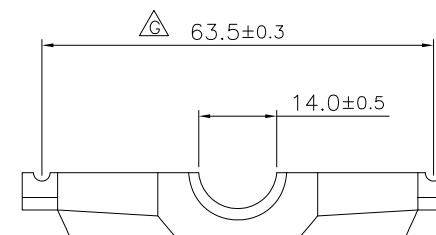

Shell:ABS Resin.

HOW TO ORDER:

5507-XXG GRAY COLOR

5507-XXB BLACK COLOR

5507-XXI IVORY COLOR

5507-XXC CHROMATE PLATED

2PCS

2PCS