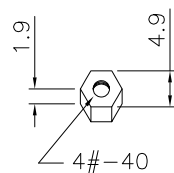

1

2

3

4

5

Shell:ABS Resin.

HOW TO ORDER:

5507-XXG GRAY COLOR

5507-XXB BLACK COLOR

5507-XXI IVORY COLOR

5507-XXC CHROMATE PLATED

2PCS

2PCS

2PCS

2PCS

2PCS

2PCS

RoHS Compliant

				DRAWN: ANNA	GENERAL TOLERANCE: .X=±0.5 .XX=±0.2	Neltron Industrial Co., Ltd.		
				CHECKED: JERRY	UNIT: MM		DESCRIPTION: D-SUB Hood 37P Lock Up Short Screw Type	SIZE
G	18-JAN-2022	新增圖面09P,15P,25P,37P	ANNA	APPROVAL: RORY	SCALE: 1:1	PART NO: 5507-37X	A4	
A	14-JAN-2009		Allen		SHEET: 4/4			
REV	DATE	FILE	BY		PROJECTION: