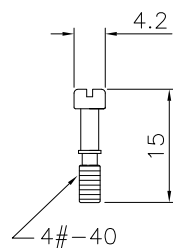

1

2

3

4

5

Shell:ABS Resin.

HOW TO ORDER:

5507-XXG GRAY COLOR

5507-XXB BLACK COLOR

5507-XXI IVORY COLOR

5507-XXC CHROMATE PLATED

2PCS

2PCS

2PCS

2PCS

2PCS

2PCS

RoHS Compliant

				DRAWN: ANNA	GENERAL TOLERANCE: .X=±0.5 .XX=±0.2	Neltron Industrial Co., Ltd.		
				CHECKED: JERRY	UNIT: MM		DESCRIPTION: D-SUB Hood 37P Lock Up Short Screw Type	SIZE
G	18-JAN-2022	新增圖面09P,15P,25P,37P	ANNA	APPROVAL: RORY	SCALE: 1:1	PART NO: 5507-37X	A4	
A	14-JAN-2009		Allen		SHEET: 4/4			
REV	DATE	FILE	BY		PROJECTION: