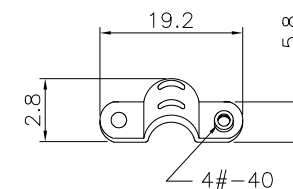

4#-40

2PCS

4#-40

2PCS

RoHS Compliant

DRAWN:
ANNAGENERAL TOLERANCE:
.X=±0.5
.XX=±0.2**Neltron Industrial Co., Ltd.**CHECKED:
Jerry Chen

UNIT: mm

DESCRIPTION:
D-SUB Hood 15P Lock Up Short Screw Type