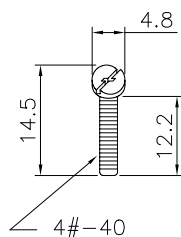

1

2

3

4

5

Shell:ABS Resin.

How To Order:

5507-XXG Gray Color

5507-XXB Black Color

5507-XXI Ivory Color

5507-XXC Chromate Plated

4#-40

2PCS