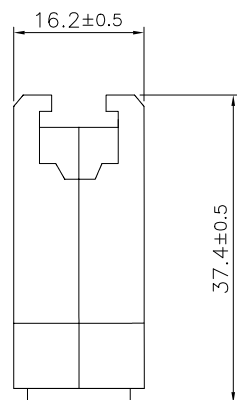

1

2

3

4

5

Shell:ABS Resin.

How To Order:

5507-XXG Gray Color

5507-XXB Black Color

5507-XXI Ivory Color

5507-XXC Chromate Plated

4#-40

2PCS

4#-40

2PCS