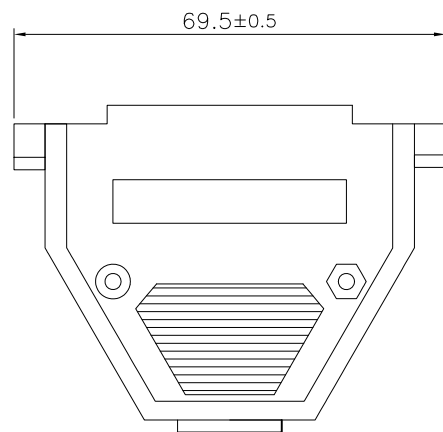

1

2

3

4

5

Shell:ABS Resin.

HOW TO ORDER:

5507-XXG GRAY COLOR

5507-XXB BLACK COLOR

5507-XXI IVORY COLOR

5507-XXC CHROMATE PLATED

2PCS

2PCS

2PCS

2PCS

2PCS

2PCS

RoHS Compliant

				DRAWN: ANNA	GENERAL TOLERANCE: .X=±0.5 .XX=±0.2	Neltron Industrial Co., Ltd.		
				CHECKED: JERRY	UNIT: MM		DESCRIPTION: D-SUB Hood 37P Lock Up Short Screw Type	SIZE
G	18-JAN-2022	新增圖面09P,15P,25P,37P	ANNA	APPROVAL: RORY	SCALE: 1:1	PART NO: 5507-37X	A4	
A	14-JAN-2009		Allen		SHEET: 4/4			
REV	DATE	FILE	BY		PROJECTION: