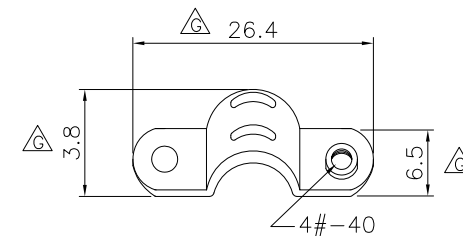

2PCS

RoHS Compliant

				DRAWN: ANNA	GENERAL TOLERANCE: .X=±0.5 .XX=±0.2	 Neltron Industrial Co., Ltd.	
				CHECKED: JERRY	UNIT: MM		DESCRIPTION: D-SUB Hood 37P Lock Up Short Screw Type
G	18-JAN-2022	新增圖面09P,15P,25P,37P	ANNA	APPROVAL: RORY	SCALE: 1:1	PART NO: 5507-37X	A4
A	14-JAN-2009		Allen		SHEET: 4/4		
REV	DATE	FILE	BY		PROJECTION: 