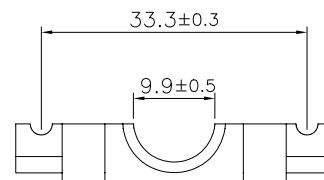

1

2

3

4

5

Shell:ABS Resin.

How To Order:

5507-XXG Gray Color

5507-XXB Black Color

5507-XXI Ivory Color

5507-XXC Chromate Plated

4#-40

2PCS