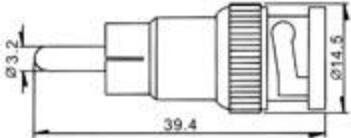

# BNC MALE TO RCA MALE – CBNC32

## Specifications

- description: BNC male to RCA male