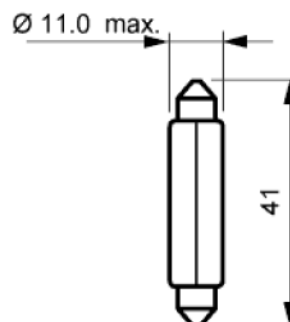

Festoon lamp

12V 10W SV8,5

Description

Tubular lamp

Application

Side, tail, parking, license plate and interior lights of cars

Standardization

Type	ECE R37	Value (V)	Value (W)	Cap	European Appr. No.
17314		12	10	SV8,5	

Technical data¹

IEC 61-1/7004	Lamp holder IEC61-2/7005	Luminous flux (lm)	Life/Tc ² (h)	Life/B3 ³ (h)	Lumen maintenance (%) ⁴
81	80	115	200	150	70

¹ Test conditions in accordance with IEC 809 and IEC 810.