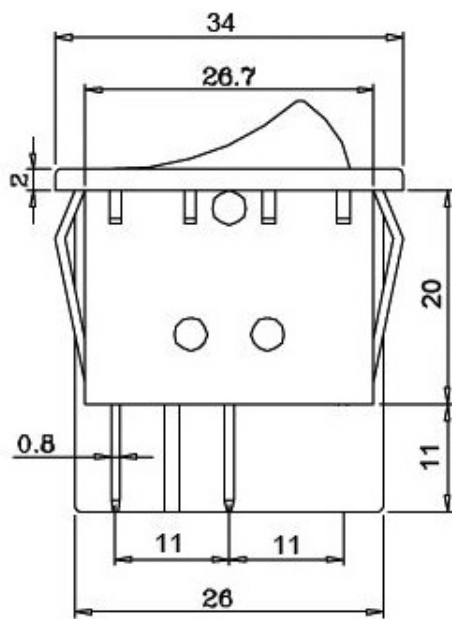

Item No. : B127A

RoHS : RoHS

Description :

4P illuminated rocker switch (DPST)
on-off 250V 10A

W	Panel Thickness
30.0	0.75~1.25
30.2	1.25~2.0
30.5	2.0~3.0

MOUNTING HOLE