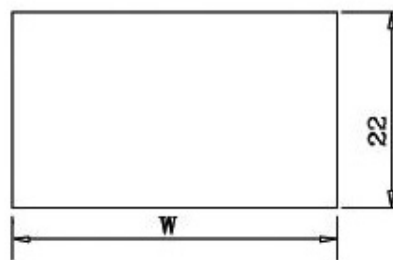

Item No. : B127A

RoHS : RoHS

Description :

4P illuminated rocker switch (DPST)
on-off 250V 10A

W	Panel Thickness
30.0	0.75~1.25
30.2	1.25~2.0
30.5	2.0~3.0

MOUNTING HOLE