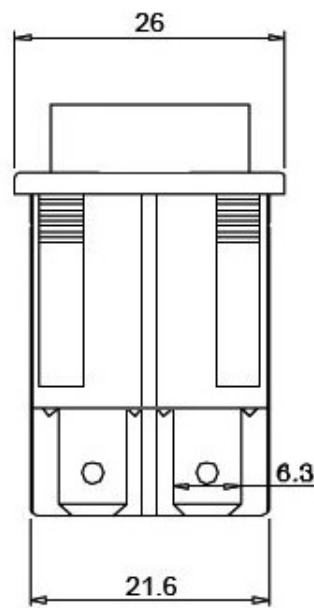

Item No. : B127A

RoHS : RoHS

Description :

4P illuminated rocker switch (DPST)
on-off 250V 10A

W	Panel Thickness
30.0	0.75~1.25
30.2	1.25~2.0
30.5	2.0~3.0

MOUNTING HOLE