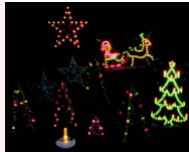

DE LUXE XMAS TREE – MK117

Beautiful tree consisting of 134 LEDs. 18 randomly blinking candles. No need to remove battery when using external supply. 12V operation possible for use in cars, vans, trucks. On/off switch included.