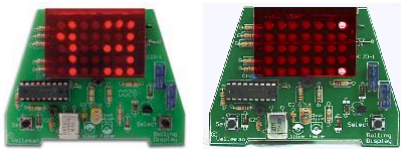

# ROLLING CLOCK – MK123

Nicely animated rolling time and date display. Graphic display with 35 LEDs. Select hours, minutes, month or day with SELECT and enter the values with SET. Time display in 12h-mode (24h-mode when setting clock). Fine-tune the clock with CV1.

## Specifications

- power supply: 9-12Vdc adapter or car battery
- current consumption: 20mA max.
- backup battery: 9V block type 6LR61 / 6F22
- dimensions: 46/89 x 67mm (1.8/3.5 x 2.6")