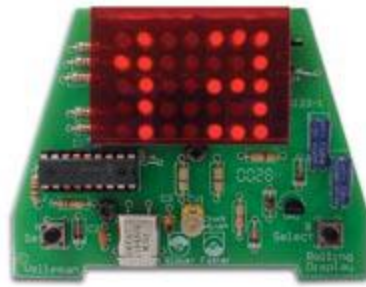

# ROLLING CLOCK – MK123

Nicely animated rolling time and date display. Graphic display with 35 LEDs. Select hours, minutes, month or day with SELECT and enter the values with SET. Time display in 12h-mode (24h-mode when setting clock). Fine-tune the clock with CV1.

## Specifications

- power supply: 9-12Vdc adapter or car battery
- current consumption: 20mA max.
- backup battery: 9V block type 6LR61 / 6F22
- dimensions: 46/89 x 67mm (1.8/3.5 x 2.6")