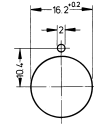

1

LUMOTAST 75 illuminated pushbutton IP65, flush lens, rectangular collar

Pict.: with green lens, without threaded ring

Contact arrangement	Contact function	Colour of collar	Order no. without lens	Note
1 NC + 1 NO	momentary	black	1.15.108.076/0000	Please include the desired lens in your order.
1 NC + 1 NO	latching	black	1.15.108.176/0000	Please include the desired lens in your order.
2 NC + 2 NO	momentary	black	1.15.108.077/0000	Please include the desired lens in your order.
2 NC + 2 NO	latching	black	1.15.108.177/0000	Please include the desired lens in your order.