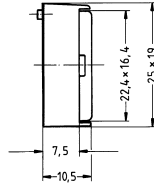

1

LUMOTAST 75 illuminated pushbutton IP65, flush lens, rectangular collar

Pict.: with green lens, without threaded ring

Contact arrangement	Contact function	Colour of collar	Order no. without lens	Note
1 NC + 1 NO	momentary	black	1.15.108.076/0000	Please include the desired lens in your order.
1 NC + 1 NO	latching	black	1.15.108.176/0000	Please include the desired lens in your order.
2 NC + 2 NO	momentary	black	1.15.108.077/0000	Please include the desired lens in your order.
2 NC + 2 NO	latching	black	1.15.108.177/0000	Please include the desired lens in your order.