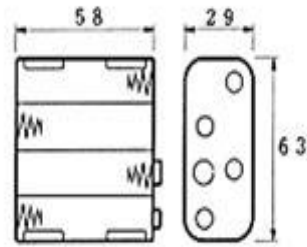

BATTERY HOLDER FOR 8 x AA-CELL (WITH SNAP TERMINALS) – BH383B

Specifications

- with snap terminals
- for: 8 x AA (LR06)