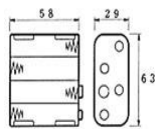

BATTERY HOLDER FOR 8 x AA-CELL (WITH SNAP TERMINALS) – BH383B

Specifications

- with snap terminals
- for: 8 x AA (LR06)