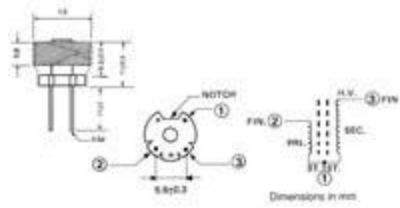

STROBO SELF 6KV RADIAL – TC-6

Features

- radial

Specifications

- output voltage: 6KV
- voltage: 190V
- trigger capacitor: 0.05 μ F
- energy: 0mJ