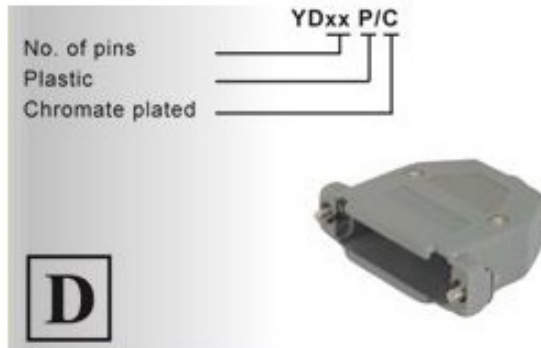

D-Sub CONNECTOR

YD15P

D-sub 15P hood plastic