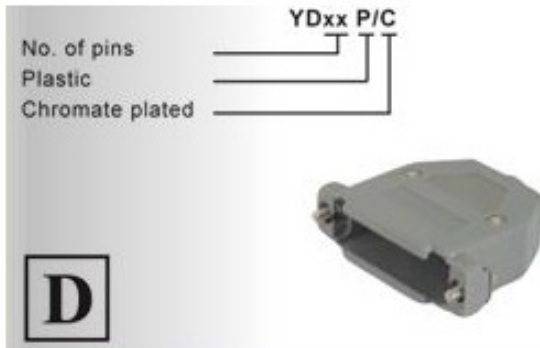

D-Sub CONNECTOR

YD50P

D-sub 50P hood plastic