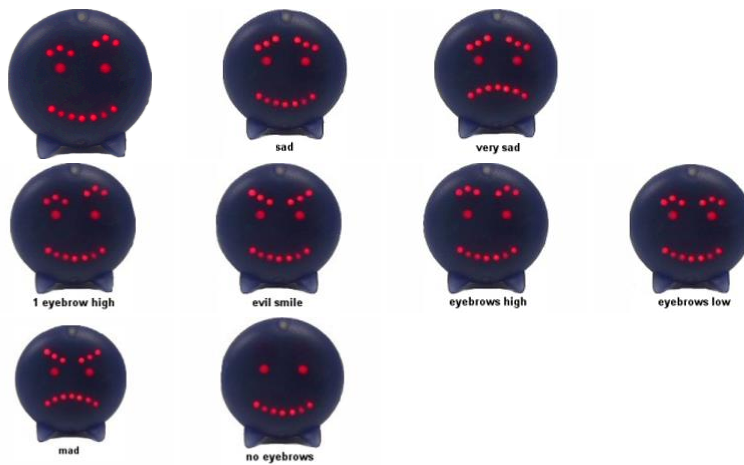

ANIMATED LED SMILEY – MK175

Features

- choice of expressions to suit every mood!
- choose between static or animated expressions
- great as desktop mood indicator or attention grabber
- complete with enclosure
- On/off/expression select button at the back
- Auto power-off: \pm 1 hour

Specifications

- power supply: 3x AAA battery, ex. [LR03](#)
- power consumption: 15mA
- dimensions: 75x75x32mm / 3 x 3 x 1.28"