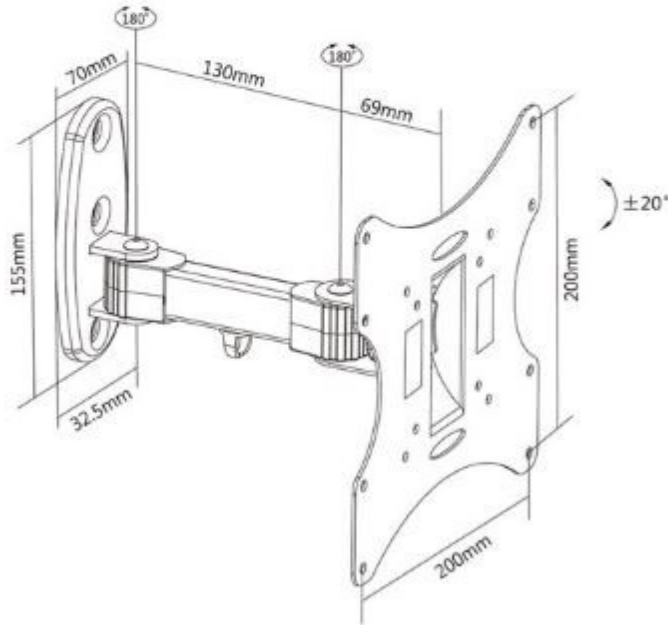

TV WALL MOUNT - 23"-42" (58-107 cm) - max. 25 kg

Features

- wall mount for TVs and monitors
- easy installation

Specifications

- TV size: 23"-42" (58-107 cm)
- max. load: 25 kg / 55 lb
- rotation:
 - base: 90° left/right
 - plate: 20° up/down
- dimensions:
 - plate: 220 x 220 mm
 - base: 70 x 155 mm
- weight: 1200 g
- TV to wall distance: 100 - 230 mm
- VESA mount: 75 x 75 - 100 x 100 - 200 x 100 - 200 x 200