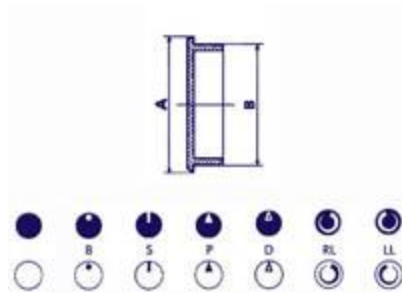

LID FOR 15mm BUTTON (GREY - WHITE ARROW) – DK15GWP

Specifications

- colour: grey - white arrow
- dimensions: for button $\varnothing = 15\text{mm}$
 - A: 12.5mm
 - B: 11.5mm