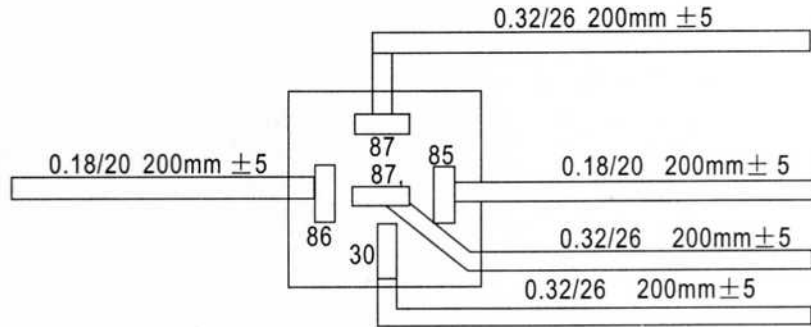

RELAY SOCKET

RS-D01 Fit to LD Series

RS-D02 Fit to LD Series

RS-D03 Fit to LD Series

PYC-M Fit to LM Series