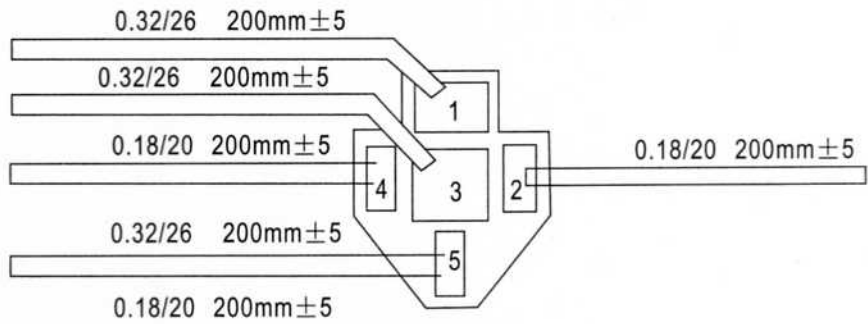

RELAY SOCKET

RS-D01 Fit to LD Series

RS-D02 Fit to LD Series

RS-D03 Fit to LD Series

PYC-M Fit to LM Series