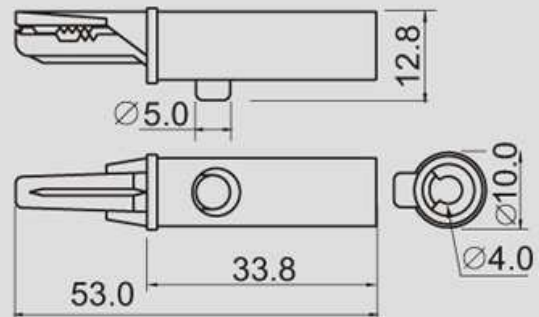

R8-1A

Red. Black.
(Blue. Yellow. Green)

DC500V 100M

AC 1500V 1 minute

3A

-20°C ~ +80°C

FEATURES:

- Material:
Handle: ABS.
Clip: nickel plated brass.
- Alligator clip with $\varnothing 4.0$ mm socket.