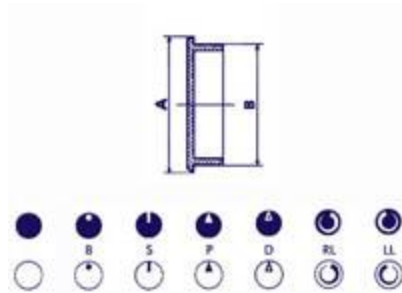

LID FOR 15mm BUTTON (GREY - WHITE ARROW) – DK15RWP

Specifications

- colour: grey - white arrow
- dimensions: for button $\varnothing = 15\text{mm}$
 - A: 12.5mm
 - B: 11.5mm