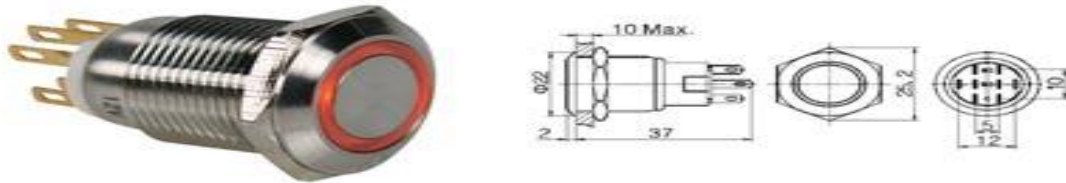

# STAINLESS STEEL PUSH BUTTON SPDT 1NO 1NC - ORANGE RING - 19mm

### Specifications

- SPDT - 1NO 1NC
- color: orange
- connections:
  - NC (normal closed): 1-2
  - NO (normal open): 3-4
- power supply LED ring: 12VDC
- type: (on)-off
- operating temperature: -20°C ~ +70°C
- operating humidity: 45 ~ 85% RH
- insulation resistance: > 1000M ohms
- contact resistance: < 50M ohms
- contact material: silver alloy
- mechanical life: 1 000 000 cycles
- electrical life: 50 000 cycles
- dielectric strength:
  - between terminals of the same pole: -
  - between terminals of different poles: 2000VAC
- body material: stainless steel
- pressure: 5.5N
- IP rating: IP65
- max. voltage:
  - -
  - 230VAC / 5A (0.5A for R1800 series)
- mounting hole: Ø 19mm