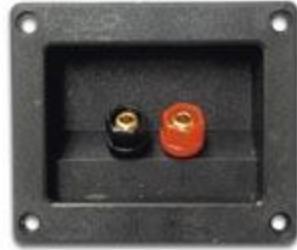

LOUDSPEAKER CONNECTION TERMINAL - RECTANGULAR – GOLD – LSC3G

Specifications

- gold-plated
- dimensions: 92 x 78mm