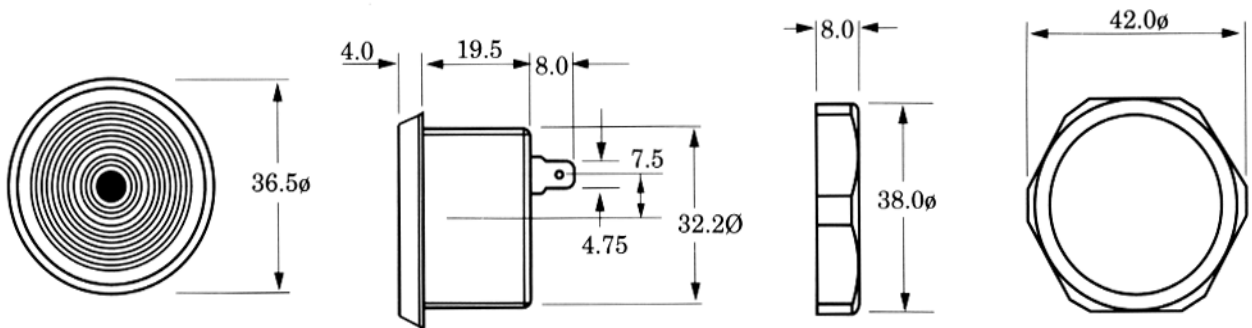

- ▲ FRONT- INSERTED PANEL MOUNTING TYPE
- ▲ FITS 1.25 INCH (31.75MM) OPENING IN PANELS UP TO 0.50 INCH (12.7MM) THICK
- ▲ 3 DIFFERENT TONES AND COMBINATIONS ARE AVAILABLE
- ▲ SUPPLIED WITH 0.187 INCH (4.75MM) QUICK DISCONNECT TABS

Model No	SEP-7750	SEP-7751	SEP-7753	SEP-7755	SEP-7757
Operating Frequency (±500 Hz)	3,600				
Operating Voltage (VDC)	4~28	6~28		6~28	
Sound Pressure Level at 60 cm (dB min)	70~85				
Current Consumption (mA max)	4~18				
Tone	Continuous	Fast Pulse	Slow Pulse	Continuous + Fast Pulse	Continuous + Slow Pulse
Operating Temperature (°C)	-20° ~ 60°				
Storage Temperature (°C)	-30° ~ 70°				
Weight (Gram)	17.0	20.0		21.0	