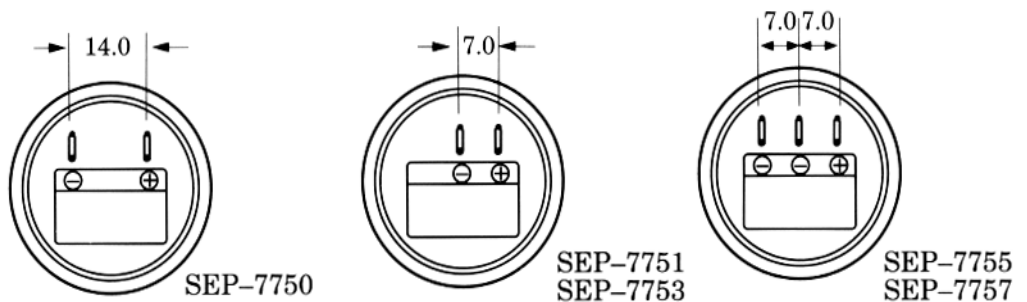

Pulse Rate at 12 VDC:
Fast pulse : 3.5±20% Hz
Slow pulse : 1.2±20% Hz