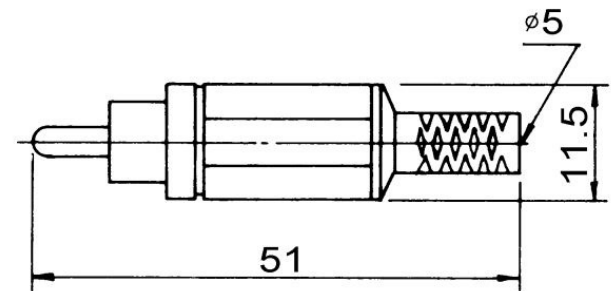

K312A

RCA phono plug W/cable protector

Color : red yellow green
blue black white